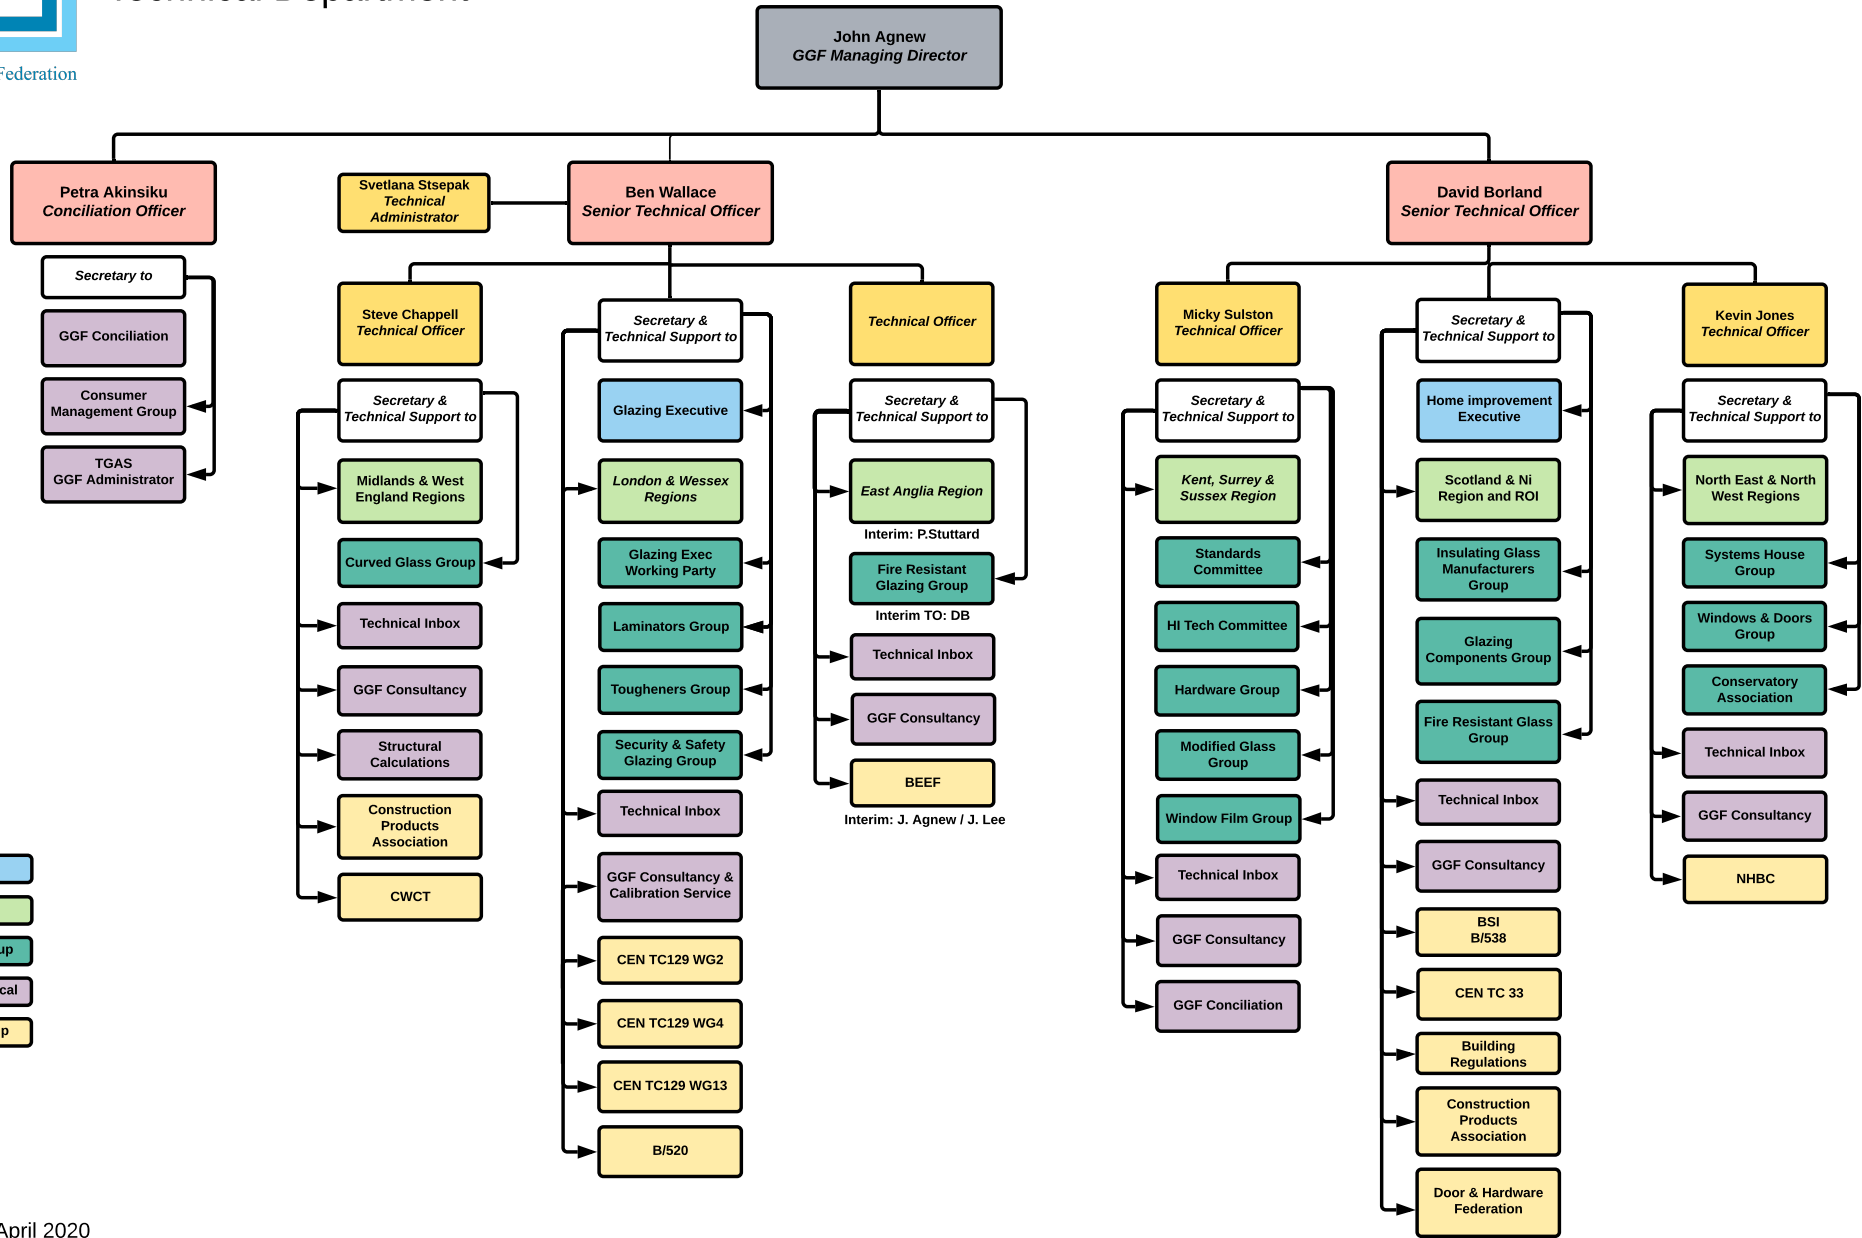

Technical Department

Glass and Glazing Federation

Key

- Executive
- Regions
- Technical Group
- General Technical
- External Group